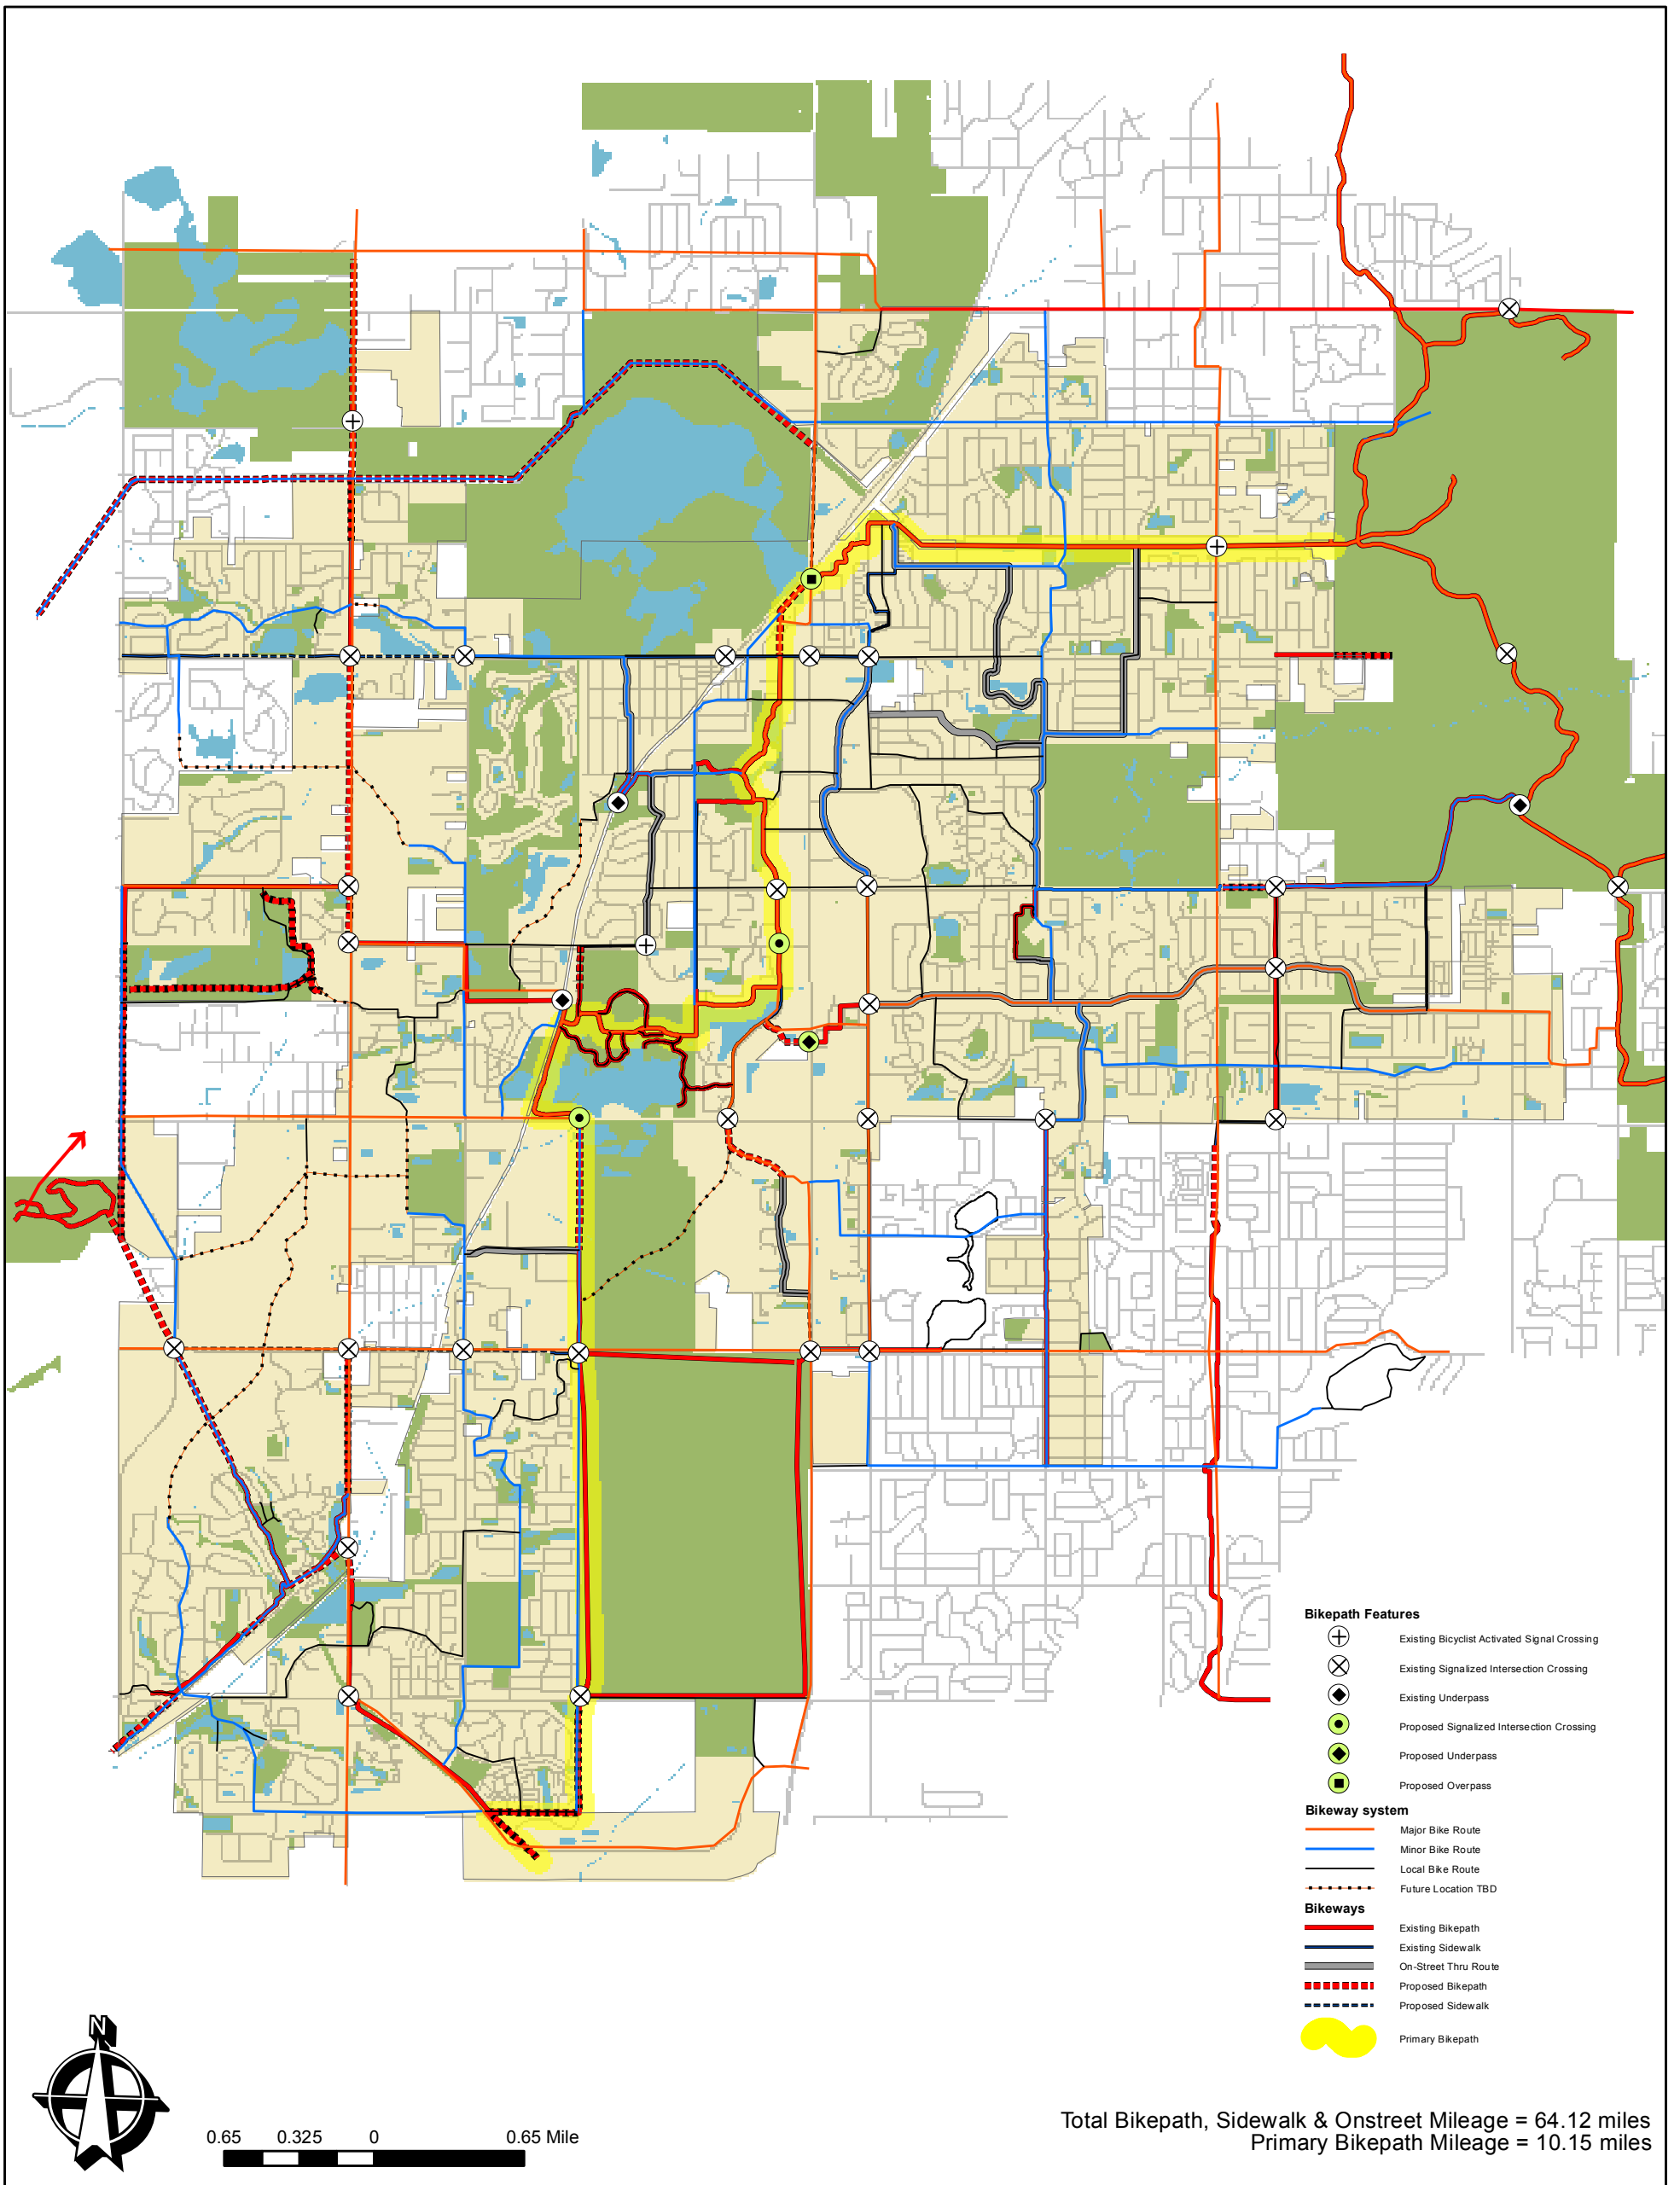

Recommended Bikeways

0.65 0.325 0 0.65 Mile